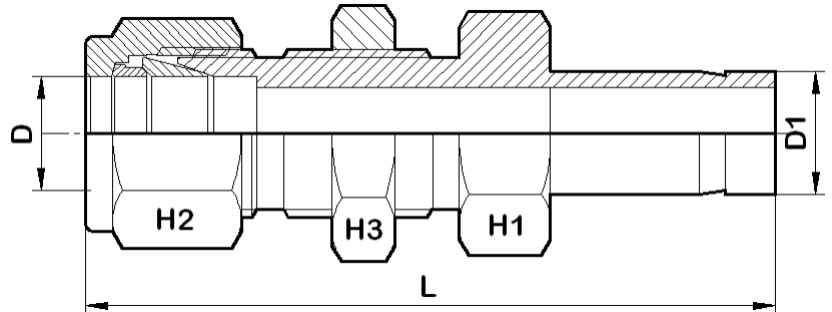

Bulkhead Port Reducer

For Fractional Tubes

Apurva Code	D (in)	D1 (in)	H1 (in)	H2 (in)	H3 (in)	L
2 A-BPR	1/8	1/8	1/2	7/16	1/2	49.5
4 A-BPR	1/4	1/4	5/8	9/16	5/8	56
6 A-BPR	3/8	3/8	3/4	11/16	3/4	61.5
8 A-BPR	1/2	1/2	15/16	7/8	15/16	42
16 A-BPR	1	1	1-5/8	1-1/2	1-5/8	100.5

Bulkhead Port Reducers for Metric Tube are available on request.