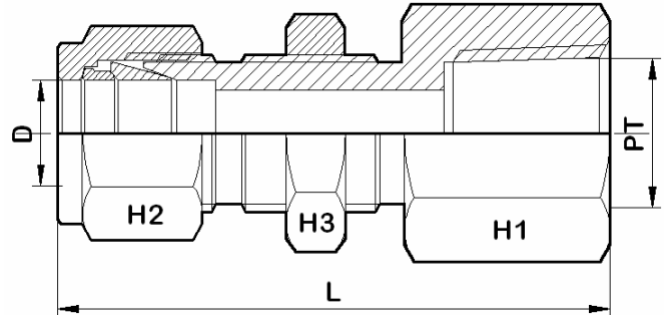

Bulkhead Female Connector - NPT

For Fractional Tubes

Apurva Code	D (in)	PT (NPT)	H1 (in)	H2 (in)	H3 (in)	L
2 A-BFC 2 N	1/8	1/8	9/16	7/16	1/2	44.7
4 A-BFC 2 N	1/4	1/8	5/8	9/16	5/8	47
4 A-BFC 4 N	1/4	1/4	3/4	9/16	5/8	51.8
6 A-BFC 4 N	3/8	1/4	3/4	11/16	3/4	55.2
8 A-BFC 6 N	1/2	3/8	15/16	7/8	15/16	61.8
8 A-BFC 8 N	1/2	1/2	1-1/16	7/8	15/16	66.6
12 A-BFC 12 N	3/4	3/4	1-1/4	1-1/8	1-3/16	75.5

For Metric Tubes

Apurva Code	D	PT (NPT)	H1	H2	H3	L
6M A-BMC 2 N	6	1/8	16	14	16	57
6M A-BMC 4 N	6	1/4	19	14	16	51.8
10M A-BMC 4 N	8	1/4	19	19	19	53.4
12M A-BMC 4 N	12	1/2	27	22	24	66.5

Note: ISO Tapered (BSPT) available on request.